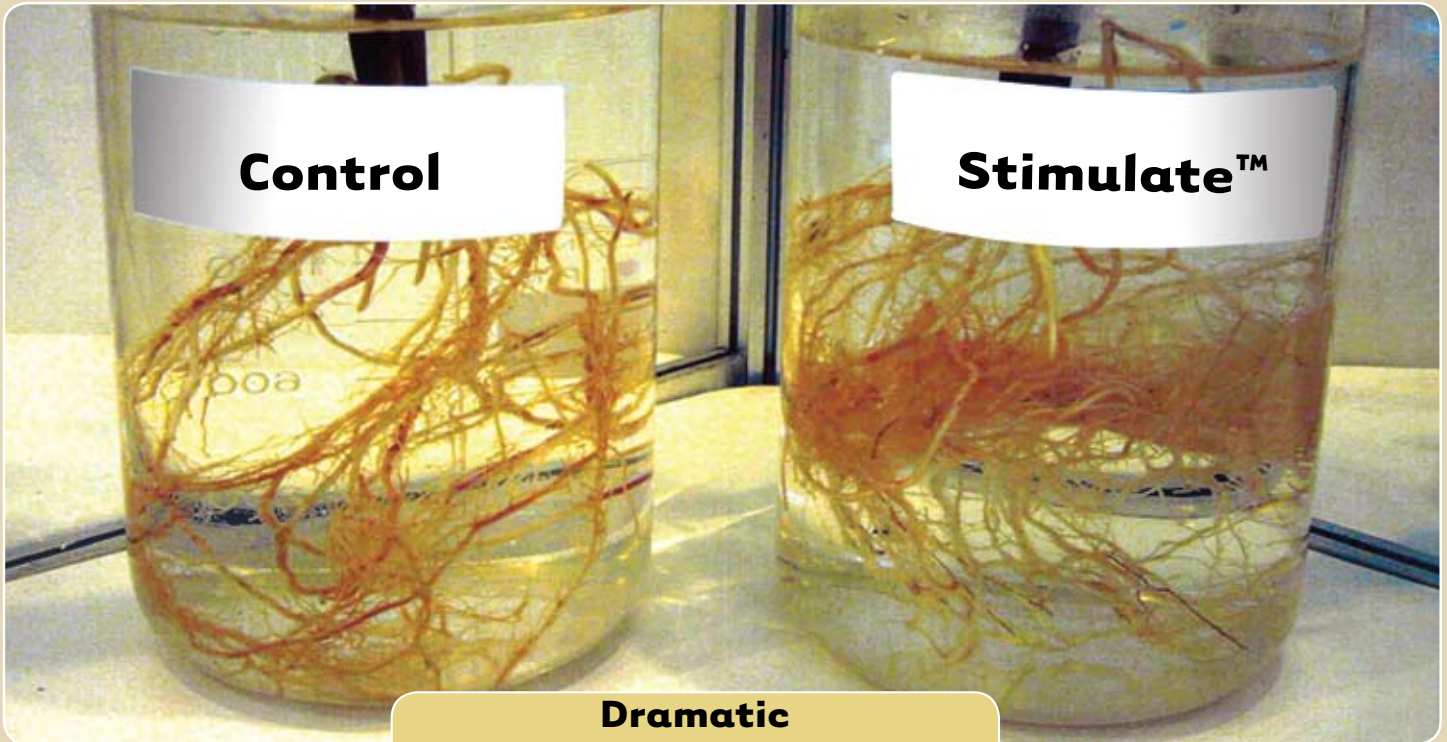

Robust roots recover the nutrients... already in your soil

Stimulate™ Increases Root Mass for enhanced yields!

**Dramatic
& visible results.**

For years you've invested in nutrients and fertilizers in an effort to increase yields. Fact is, your crops have only used a portion of the inputs you've applied.

But plants with a robust root system can effectively capture the nutrients and fertilizers applied in years past. Research proves that Stoller's Stimulate™ increases root mass by more than 200%.

Stimulate promotes vigorous roots with new and continuously growing root tips that are vital to enhanced nutrient uptake. Only new root tips effectively "grab" the available nutrients and moisture for improved plant health and enhanced crop yield.