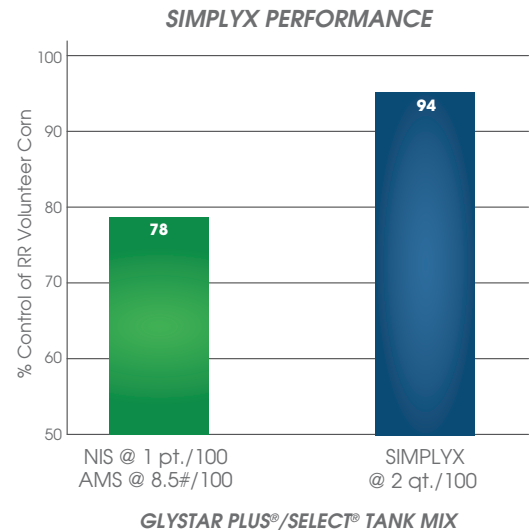

SIMPLYX™

STOP VOLUNTEER CORN AND IMPROVE BURN DOWN

Don't expect good performance to show up just because you're using a glyphosate tank mix to control Roundup Ready volunteer corn. Ordinary adjuvants won't do the job. SIMPLYX™ is designed to optimize the performance of glyphosate and its tank mix partners.....and it's proven. Make your fields and your yields look good. Expect results from SIMPLYX.

TIP - GETTING THE MIXING ORDER RIGHT:

University research has proven that water conditioning agents, including ammonium sulfate, don't have to be added before glyphosate. That's good news when you consider that lower spray solution pH levels can interfere with some tank mix partners dissolving. To make sure you're getting the most out of your tank mix partner, and not causing compatibility problems, use the mixing order below:

1. Start with a minimum of at least 10% of the entire water volume of the load to be mixed
2. Dry flowables, extruded granules and water soluble packets
3. Flowables
4. Water soluble liquids
5. Emulsifiable concentrates
6. SIMPLYX