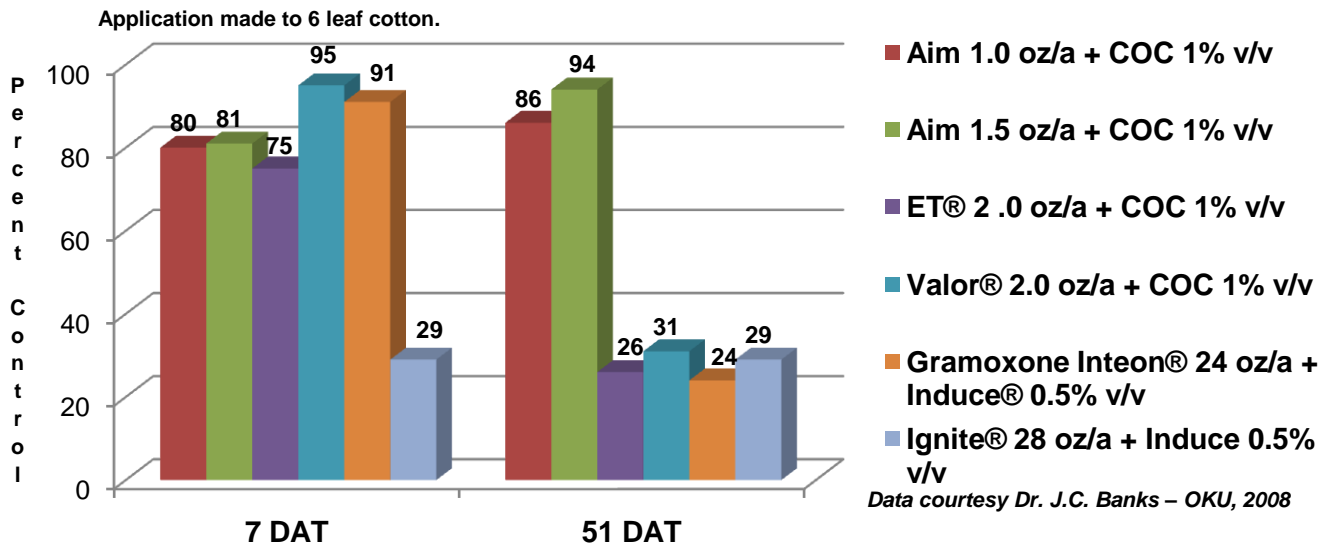

Aim[®] - Volunteer Glyphosate Tolerant Cotton Control

Field Corn

- **Use Rate:** 1.5 to 2.0 oz/a plus COC at 1 gal/100 gals of spray solution.
- Apply with drop nozzles or other sprayer capable of directing the spray away from the whorl of the corn plant.

Grain Sorghum

- **Use Rate:** 1.0 oz/a plus COC at 1 gal/100 gals of spray solution.
- Apply with drop nozzles or other sprayer capable of directing the spray away from the whorl of the sorghum plant.

Application Guidelines

- **For optimum performance**, make application to actively growing volunteer cotton up to 4 inches tall.
- **Coverage is essential for good control**, 10 GPA label minimum
- **15-20 gpa recommended**, especially when volunteer cotton is large (over 6 inches).
- Do not apply within 3 days of harvest