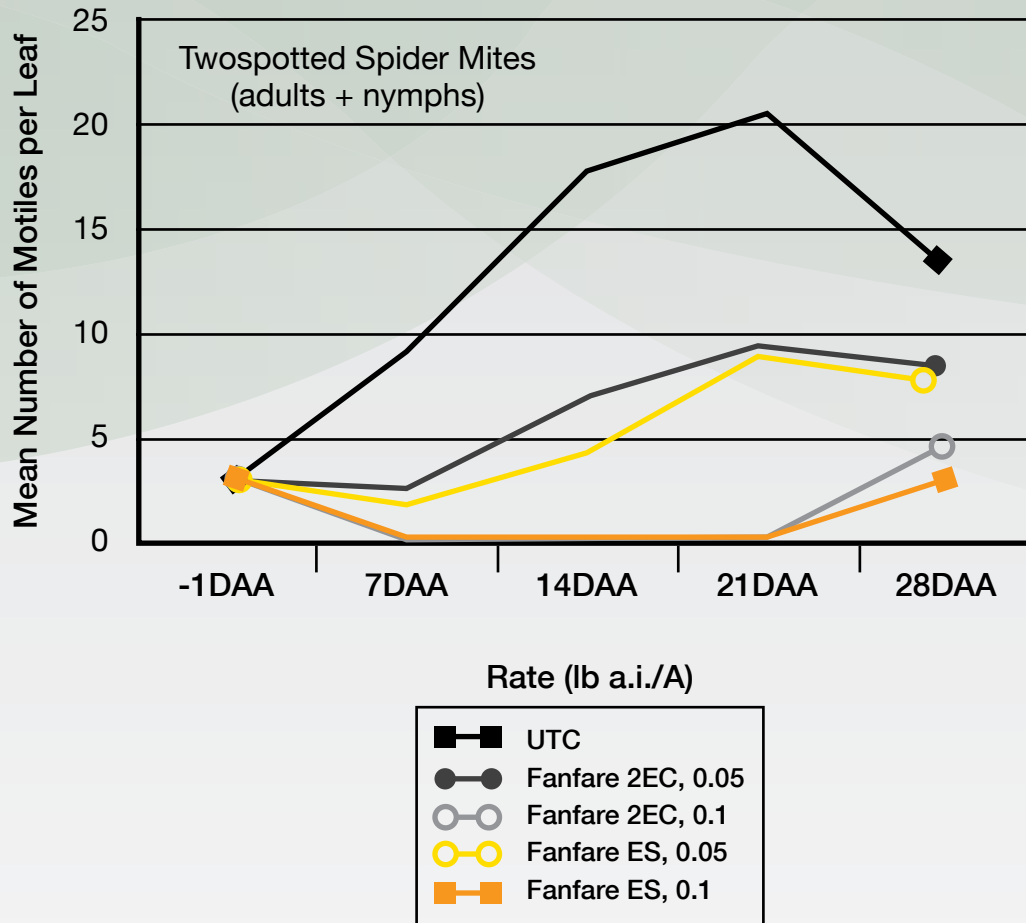

Yes

SIGNAL WORD

Warning

PACKAGING INFORMATION

4 X 1-gal, 270-gal

KEY FEATURES AND BENEFITS

- **Performance equal to Fanfare[®] 2EC:** Confidence in control and return on investment
- **Significantly less odor versus ECs:** Improves user experience and enhances flexibility of use around sensitive areas
- **Better tank-mix compatibility versus ECs:** Ease of use through more tank mix choices
- **Broad crop and pest label:** Simplifies requirements for multiple products
- **Complies with clean air standards:** Comfort in regulatory sustainability

See the product label for complete use directions and instructions.

Fanfare ES and Fanfare 2EC
 Mite Control on Field Corn
 Ron Kukas, TRACS, Visalia, Calif., 2008

Sprayed 7/25/08; sprayed with CO2 backpack sprayer; 40 GPA; spray boom setup to direct spray toward the bottom of the corn leaves; corn was approximately 18" tall; no phytotoxicity observed on foliage at 7 DAA