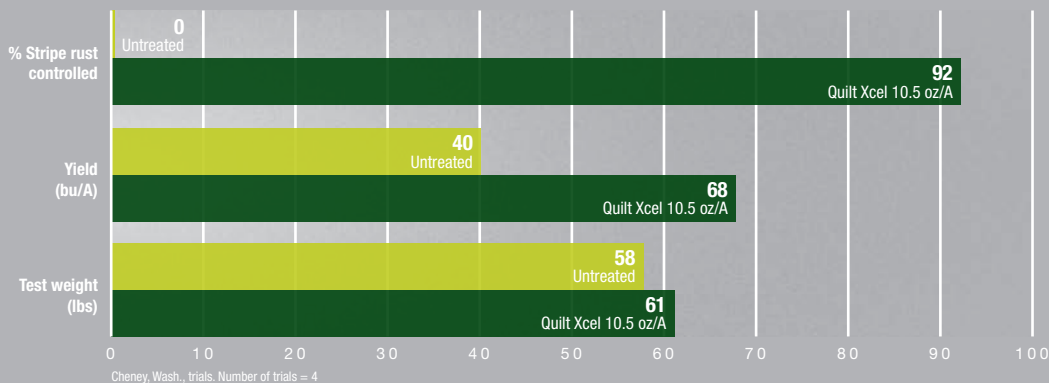

Waiting too long to protect your wheat and barley crops can mean compromising yield and profit potential. **Why wait and watch what happens?** Value what you have *before* it's gone, and stay ahead of the curve with the industry-leading cereal crop protection behind the brands you trust — Quilt® fungicide brands.

Power of Two

Quilt Xcel® and Quilt fungicides combine the Power of Two™ proven chemistries to effectively safeguard your cereal crops from diseases that could otherwise ravage your fields during Feekes Growth Stages 8–10.5.

- Curative and preventive disease control of yield-robbers like rusts, powdery mildew, tan spot and *Septoria*
- Longer residual protection against foliar diseases on the flag leaf and glume

Protect the Flag Leaf

These products deliver superior flag leaf protection. And, since the valuable flag leaf is vital to grain fill and makes up 75 percent of the leaf area that feeds the head, who can afford to lose it?

With Quilt Xcel and Quilt, your crops will also experience Plant Performance™ benefits that lead to stronger, more robust plants with higher yield potential.

So, why let damaging fungi destroy your investment, reduce yield and quality, or threaten the valuable flag leaf? Minimize risk, and boost yield and quality potential with Quilt Xcel and Quilt, so you'll never worry that you missed the opportunity to safeguard for success.

Quilt Xcel Performance in Wheat

Visit your Syngenta retailer and ask about Quilt Xcel fungicide today!

This season, learn about the farming experiences of wheat growers from the Pacific Northwest to the Midwest and High Plains. Follow their activities at VoicesAcrossThePlains.com.

Plant Performance assumes the presence of disease pressure.

For more information about the Syngenta cereals product portfolio, visit FarmAssist.com/crops/cereals or call the Syngenta Customer Center at 1-866-SYNGENT(A) (796-4368).

©2012 Syngenta. Important: Always read and follow all bag tag and label instructions before buying or using Syngenta products. The instructions contain important conditions of sale, including limitations of warranty and remedy. All crop protection products and seed treatments may not be registered for sale or use in all states or counties. Please check with your state or local extension service before buying or using Syngenta products. Plant Performance™, Power of Two™, Quilt®, Quilt Xcel®, the Alliance frame, the Purpose Icon and the Syngenta logo are trademarks of a Syngenta Group Company. MW 17CE2019-P1 4/12