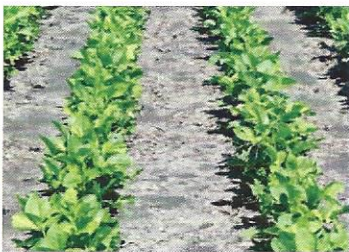

Zidua herbicide provides superior residual control and use flexibility in one product.

Broadleaf Weed Control

Untreated

Zidua + Sharpen®

In the photo on the right, Zidua was applied at 2.5 oz/A and Sharpen was applied at 1 fl oz/A. NDSU Field Trial Mayville, ND. Weeds controlled: Common ragweed (glyphosate resistant) and Common lambsquarters.

Technical Information Bulletin

 **BASF**
The Chemical Company

2011 Soybean Plots

Untreated

Zidua 2 oz PRE

SEREC-Rhower, AR. Dr. Ken Smith-20 DAT.

Glyphosate Resistant Waterhemp Control

Untreated

Zidua + Sharpen

In the photo on the right, Zidua was applied at 2.5 oz/A and Sharpen was applied at 1 fl oz/A. UI Field Trial (SWHZIDUA) Central, IL. Preemergence (41 DAT). Photos taken 06-29-11.

Best Use Recommendations

Use Rate: 1.5–3.5 oz/A

Labeled Crops: Corn, Soybean

Application Timing: Fall, Preplant, Preemergence and Postemergence

- Use rate is dependent on soil texture and application timing. Please consult label for appropriate application rate in your field.