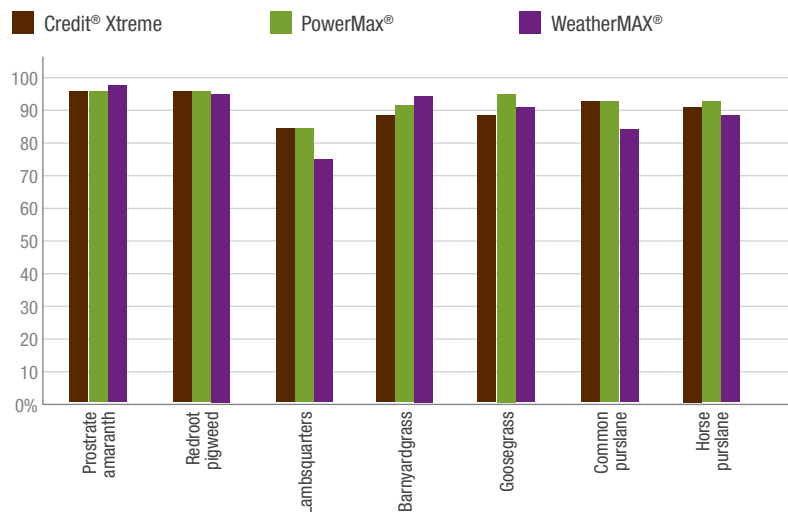

KEY WEEDS CONTROLLED

(See product label for complete list)

Many tough weeds like lambsquarters and velvetleaf

APPLICATION RECOMMENDATIONS

RAINFASTNESS

Radiograph photography taken 48 hours after treatment shows Credit® Xtreme moves into the plant quickly. Barley leaves were treated with active ingredient and the uptake was measured. The rate of uptake was similar for Credit Xtreme and the Roundup® brand.

Credit® Xtreme

Roundup WeatherMAX®

Red color denotes glyphosate movement in plants.
 Source: Independent research

CREDIT XTREME RAINFASTNESS VS. ROUNDUP PRODUCTS

Rain applied 60 minutes after treatment and control measured 21 days later.
 Source: Independent research. Applied at the recommended labeled rates (a.e.)